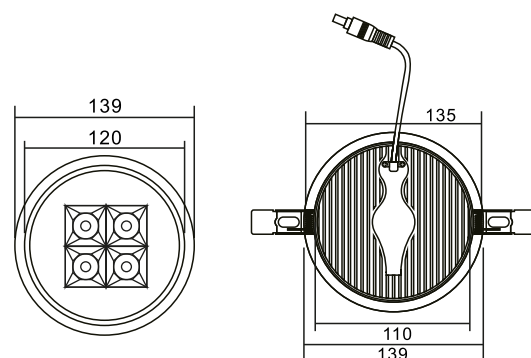

TECHNICAL DATA

TYPE

Professional LED for Interior Lighting.

OPENING/BEAM

High efficiency Ra>80 LED .

MATERIAL

Die-cast aluminum

PRO	CRI ≥ 80	
IP20		L°
85-265V 50/60Hz		30,000h

Model:	Domo Eyes
Format:	Round
Location:	Interior
Wattage:	12W
Materials:	Aluminum
Led Color:	3000K / 4000K / 6500K
Product Dimension:	Φ139mm / Φcut out: 120mm
IP Code:	20
Fixation:	Recessed
CRI :	80
Lumen Output:	1000LM
Frequency:	50/60 Hz
Beam Angle:	L°

DIMENSION DRAW

INDOOR